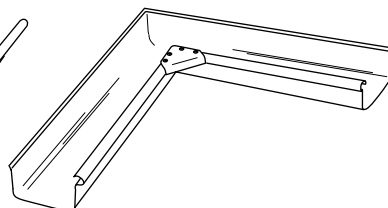

## Quad Gutter 115 mm

A traditional gutter providing value for money. Available in 5 different sizes.

External 90° Cast Angle

Internal 90° Cast Angle

Stop End - Left

Stop End - Right

*Stop Ends sold as pair*

External 45° Cast Angle

Internal 45° Cast Angle

External Bracket

Internal Bracket

Stiffener Bracket

External 90° Corner

Internal 90° Corner

*Also available in 45° corners*

Cast Return End - Left

Cast Return End - Right

Return Stop End - Left

Return Stop End - Right

90° Full Return - Left

90° Full Return - Right

**Available:** Zincal / Galvanised / Stainless Steel / Copper / Prepainted Steel & Seaside Colour