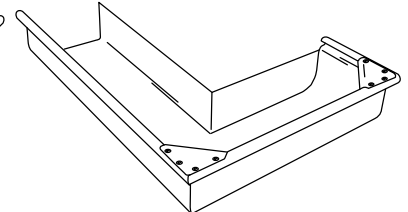

## Quad Gutter 115 mm

A traditional gutter providing value for money. Available in 5 different sizes.

External 90° Cast Angle

Internal 90° Cast Angle

Stop End - Left

Stop End - Right

*Stop Ends sold as pair*

External 45° Cast Angle

Internal 45° Cast Angle

External Bracket

Internal Bracket

Stiffener Bracket

External 90° Corner

Internal 90° Corner

*Also available in 45° corners*

Cast Return End - Left

Cast Return End - Right

Return Stop End - Left

Return Stop End - Right

90° Full Return - Left

90° Full Return - Right

**Available:** Zincal / Galvanised / Stainless Steel / Copper / Prepainted Steel & Seaside Colour