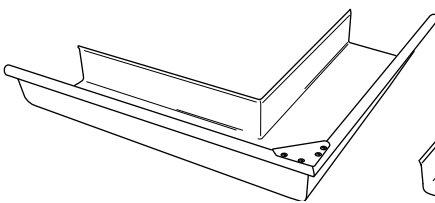

## Quad Gutter 115 mm

A traditional gutter providing value for money. Available in 5 different sizes.

External 90° Cast Angle

Internal 90° Cast Angle

Stop End - Left

Stop End - Right

*Stop Ends sold as pair*

External 45° Cast Angle

Internal 45° Cast Angle

External Bracket

Internal Bracket

Stiffener Bracket

External 90° Corner

Internal 90° Corner

*Also available in 45° corners*

Cast Return End - Left

Cast Return End - Right

Return Stop End - Left

Return Stop End - Right

90° Full Return - Left

90° Full Return - Right

**Available:** Zincal / Galvanised / Stainless Steel / Copper / Prepainted Steel & Seaside Colour