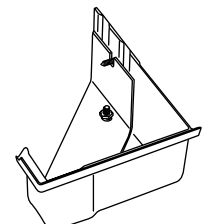

## Quad Gutter 115 mm

A traditional gutter providing value for money. Available in 5 different sizes.

External 90° Cast Angle

Internal 90° Cast Angle

Stop End - Left

Stop End - Right

*Stop Ends sold as pair*

External 45° Cast Angle

Internal 45° Cast Angle

External Bracket

Internal Bracket

Stiffener Bracket

External 90° Corner

Internal 90° Corner

*Also available in 45° corners*

Cast Return End - Left

Cast Return End - Right

Return Stop End - Left

Return Stop End - Right

90° Full Return - Left

90° Full Return - Right

**Available:** Zincal / Galvanised / Stainless Steel / Copper / Prepainted Steel & Seaside Colour