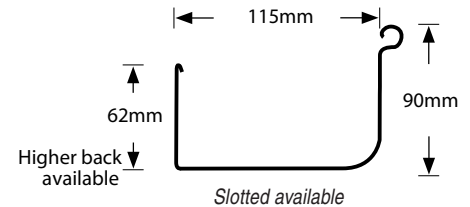

## Quad Gutter 115 mm

A traditional gutter providing value for money. Available in 5 different sizes.

External 90° Cast Angle

Internal 90° Cast Angle

Stop End - Left

Stop End - Right

*Stop Ends sold as pair*

External 45° Cast Angle

Internal 45° Cast Angle

External Bracket

Internal Bracket

Stiffener Bracket

External 90° Corner

Internal 90° Corner

*Also available in 45° corners*

Cast Return End - Left

Cast Return End - Right

Return Stop End - Left

Return Stop End - Right

90° Full Return - Left

90° Full Return - Right

**Available:** Zincal / Galvanised / Stainless Steel / Copper / Prepainted Steel & Seaside Colour