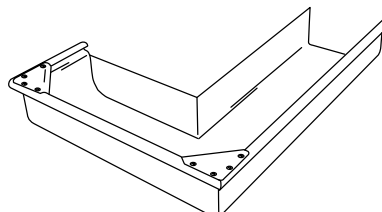

## Quad Gutter 115 mm

A traditional gutter providing value for money. Available in 5 different sizes.

External 90° Cast Angle

Internal 90° Cast Angle

Stop End - Left

Stop End - Right

*Stop Ends sold as pair*

External 45° Cast Angle

Internal 45° Cast Angle

External Bracket

Internal Bracket

Stiffener Bracket

External 90° Corner

Internal 90° Corner

*Also available in 45° corners*

Cast Return End - Left

Cast Return End - Right

Return Stop End - Left

Return Stop End - Right

90° Full Return - Left

90° Full Return - Right

**Available:** Zincal / Galvanised / Stainless Steel / Copper / Prepainted Steel & Seaside Colour