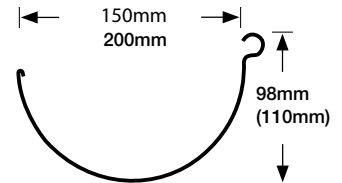

## Half Round Gutter 150 or 200 mm

Architecturally pleasing European look that allows water to disperse quickly. Available in 2 different sizes. Reduces the possibility of blockage. External brackets for ease of cleaning.

External 90° Cast Angle  
(150mm only)  
*(also available as 45° angle)*

Internal 90° Cast Angle  
(150mm only)  
*(also available as 45° angle)*

Stop End - Left

Stop End - Right

*Stop Ends sold as pair*

150mm External Bracket

200mm External Bracket

Pops 75mm, 90mm & 100mm Zincalume

Rainhead Sump

External 90° Corner

Internal 90° Corner

*Also available in 45° corners*

Return Stop End - Left

Return Stop End - Right