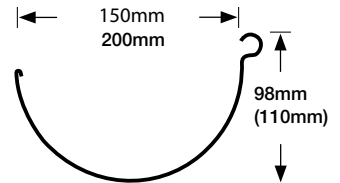

Half Round Gutter 150 or 200 mm

Architecturally pleasing European look that allows water to disperse quickly. Available in 2 different sizes. Reduces the possibility of blockage. External brackets for ease of cleaning.

External 90° Cast Angle
(150mm only)
(also available as 45° angle)

Internal 90° Cast Angle
(150mm only)
(also available as 45° angle)

Stop End – Left

Stop End – Right

Stop Ends sold as pair

150mm External Bracket

200mm External Bracket

Pops 75mm, 90mm & 100mm Zinalume

Rainhead Sump

External 90° Corner

Internal 90° Corner

Also available in 45° corners

Return Stop End – Left

Return Stop End – Right