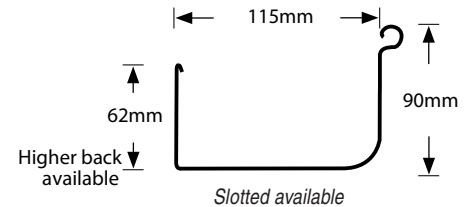

## Quad Gutter 115 mm

A traditional gutter providing value for money. Available in 5 different sizes.

External 90° Cast Angle

Internal 90° Cast Angle

Stop End - Left

Stop End - Right

*Stop Ends sold as pair*

External 45° Cast Angle

Internal 45° Cast Angle

External Bracket

Internal Bracket

Stiffener Bracket

External 90° Corner

Internal 90° Corner

*Also available in 45° corners*

Cast Return End - Left

Cast Return End - Right

Return Stop End - Left

Return Stop End - Right

90° Full Return - Left

90° Full Return - Right

**Available:** Zincal / Galvanised / Stainless Steel / Copper / Prepainted Steel & Seaside Colour