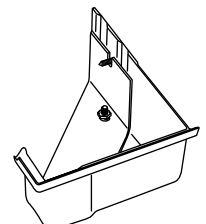

## Quad Gutter 115 mm

A traditional gutter providing value for money. Available in 5 different sizes.

External 90° Cast Angle

Internal 90° Cast Angle

Stop End - Left

Stop End - Right

*Stop Ends sold as pair*

External 45° Cast Angle

Internal 45° Cast Angle

External Bracket

Internal Bracket

Stiffener Bracket

External 90° Corner

Internal 90° Corner

*Also available in 45° corners*

Cast Return End - Left

Cast Return End - Right

Return Stop End - Left

Return Stop End - Right

90° Full Return - Left

90° Full Return - Right

**Available:** Zincal / Galvanised / Stainless Steel / Copper / Prepainted Steel & Seaside Colour