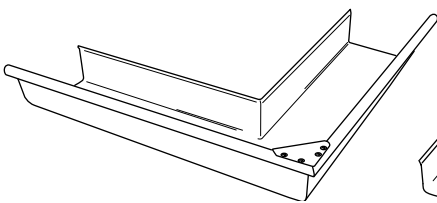

## Quad Gutter 115 mm

A traditional gutter providing value for money. Available in 5 different sizes.

External 90° Cast Angle

Internal 90° Cast Angle

Stop End - Left

Stop End - Right

*Stop Ends sold as pair*

External 45° Cast Angle

Internal 45° Cast Angle

External Bracket

Internal Bracket

Stiffener Bracket

External 90° Corner

Internal 90° Corner

*Also available in 45° corners*

Cast Return End - Left

Cast Return End - Right

Return Stop End - Left

Return Stop End - Right

90° Full Return - Left

90° Full Return - Right

**Available:** Zincal / Galvanised / Stainless Steel / Copper / Prepainted Steel & Seaside Colour