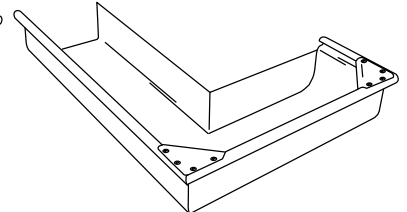

## Quad Gutter 115 mm

A traditional gutter providing value for money. Available in 5 different sizes.

External 90° Cast Angle

Internal 90° Cast Angle

Stop End - Left

Stop End - Right

*Stop Ends sold as pair*

External 45° Cast Angle

Internal 45° Cast Angle

External Bracket

Internal Bracket

Stiffener Bracket

External 90° Corner

Internal 90° Corner

*Also available in 45° corners*

Cast Return End - Left

Cast Return End - Right

Return Stop End - Left

Return Stop End - Right

90° Full Return - Left

90° Full Return - Right

**Available:** Zincal / Galvanised / Stainless Steel / Copper / Prepainted Steel & Seaside Colour